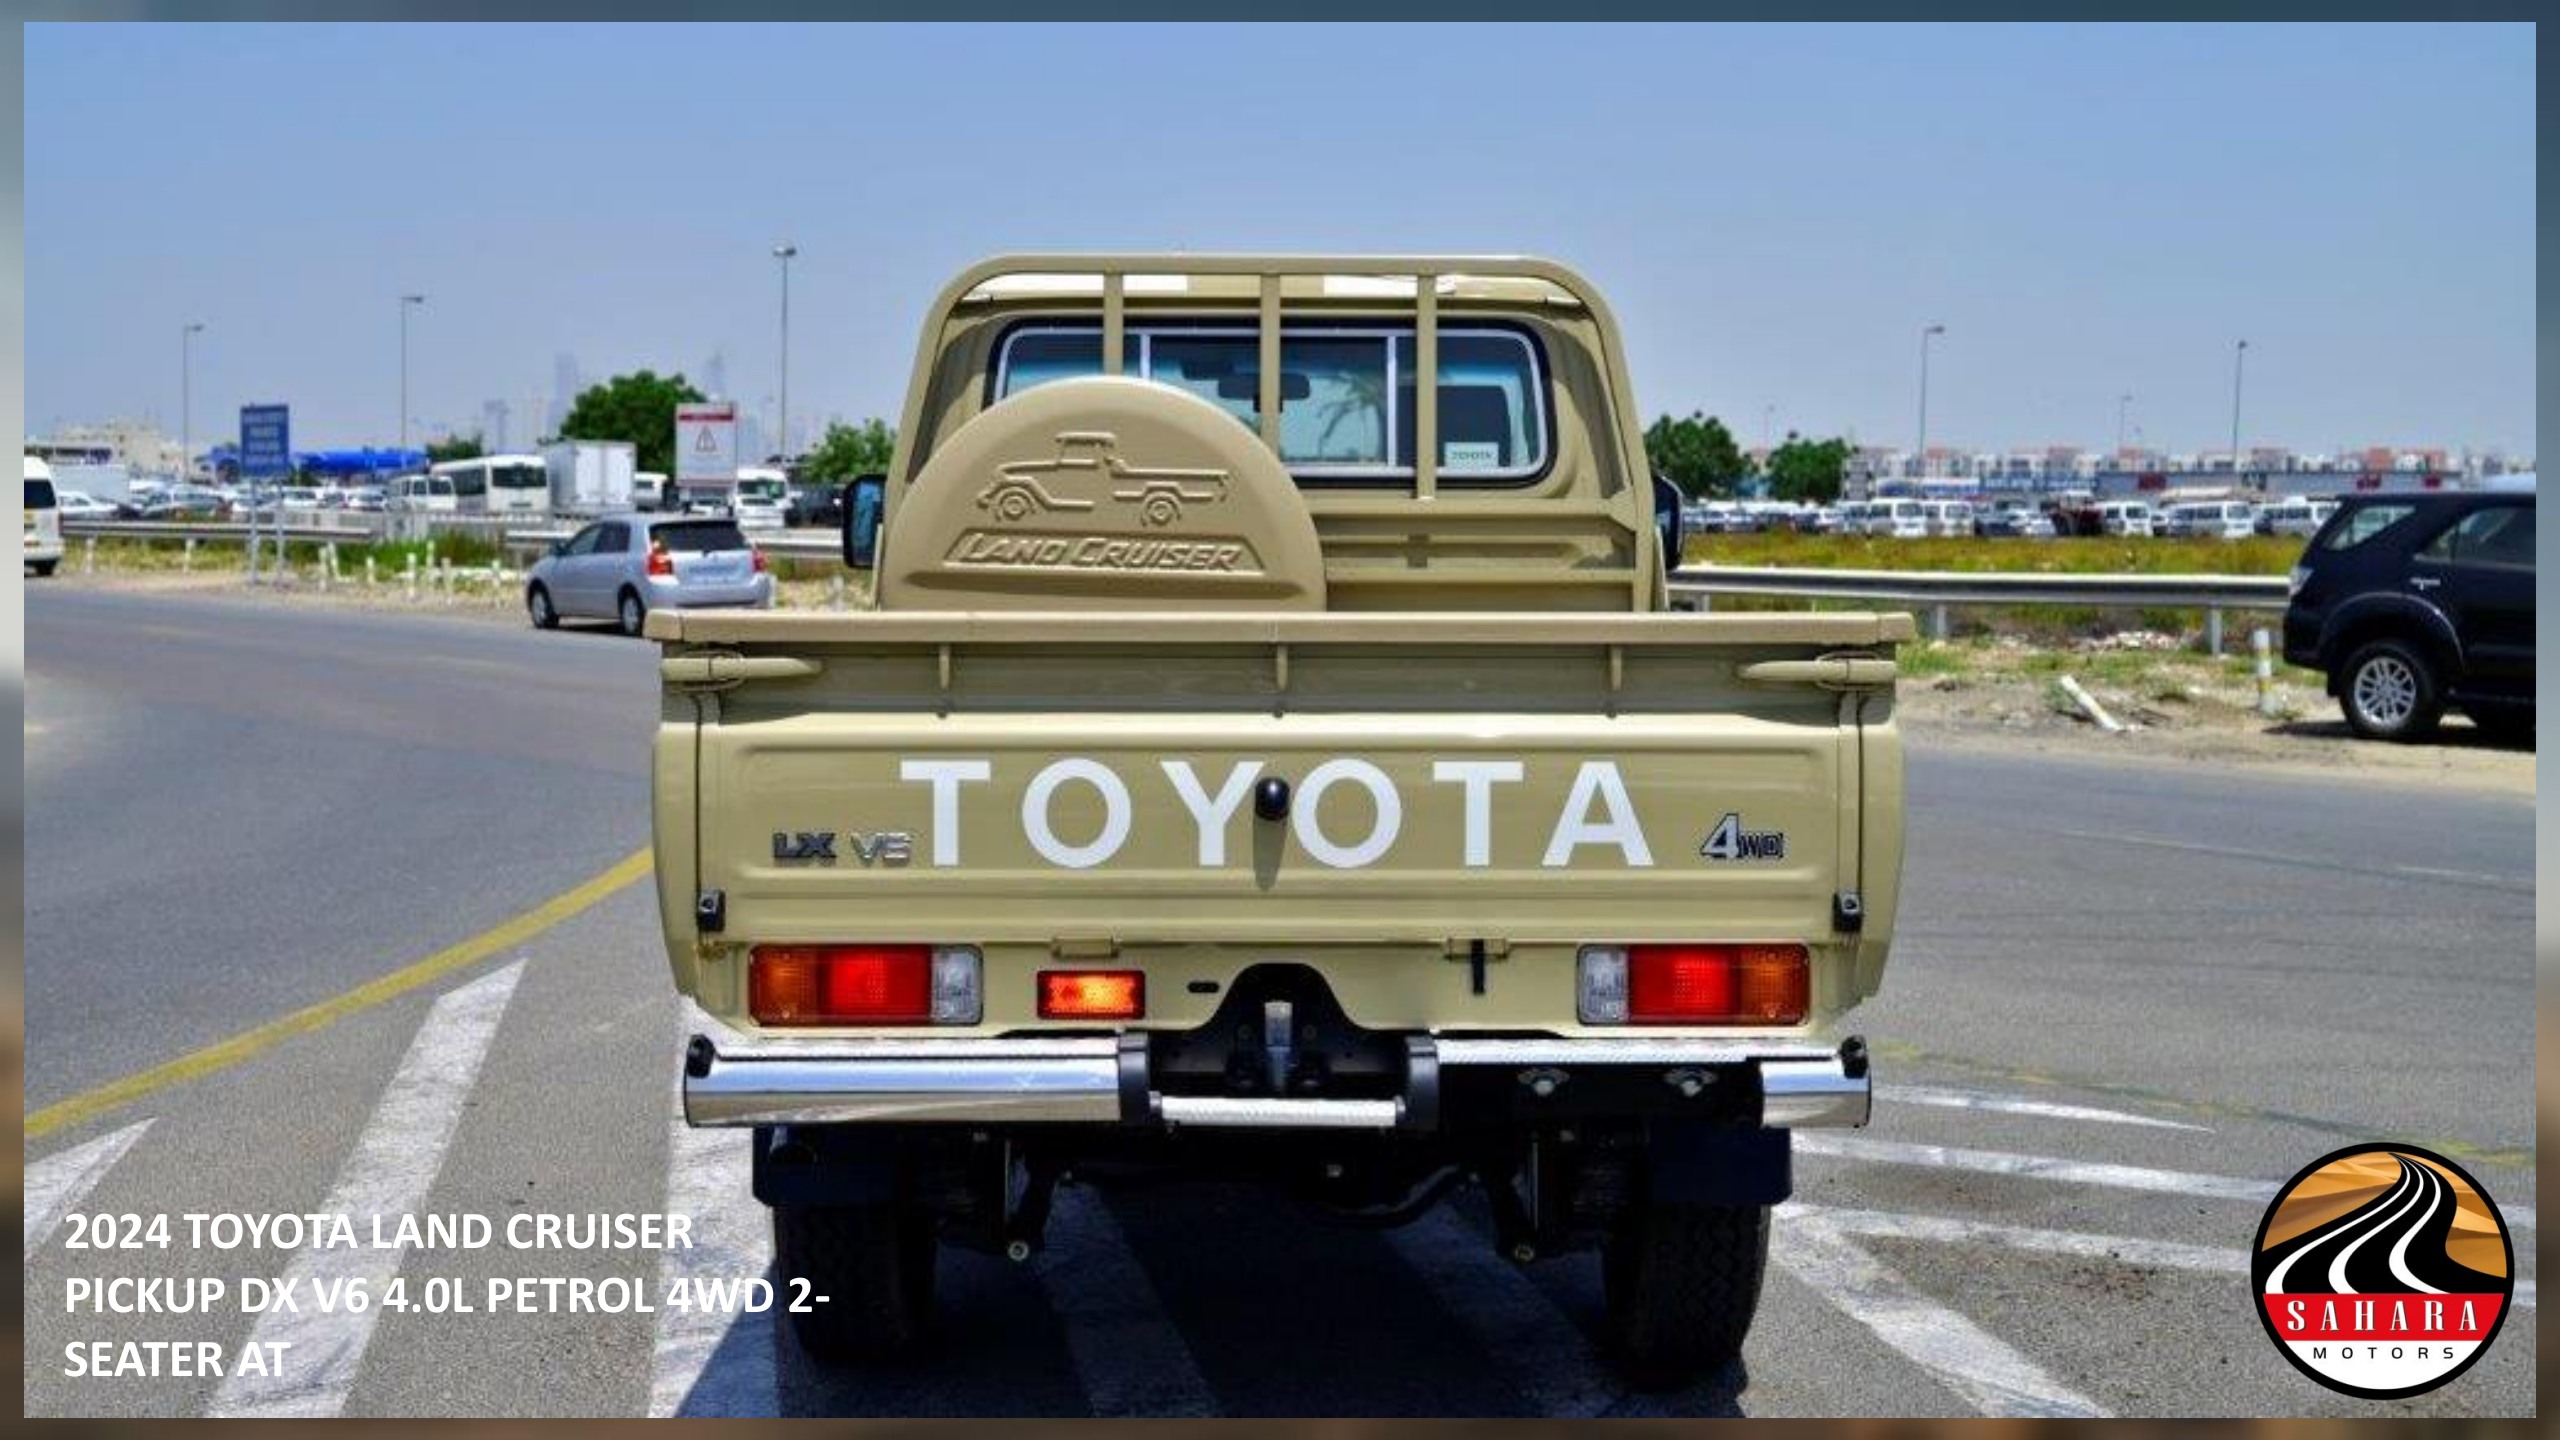

TOYOTA

LAND CRUISER 79

SAHARA MOTORS UAE

**2024 TOYOTA LAND CRUISER
PICKUP DX V6 4.0L PETROL 4WD 2-
SEATER AT**

**2024 TOYOTA LAND CRUISER
PICKUP DX V6 4.0L PETROL 4WD 2-
SEATER AT**

**2024 TOYOTA LAND CRUISER
PICKUP DX V6 4.0L PETROL 4WD 2
SEATER AT**

2024 TOYOTA LAND CRUISER
PICKUP DX V6 4.0L PETROL 4WD 2-
SEATER AT

2024 TOYOTA LAND CRUISER
PICKUP DX V6 4.0L PETROL 4WD 2-
SEATER AT

**2024 TOYOTA LAND CRUISER
PICKUP DX V6 4.0L PETROL 4WD 2-
SEATER AT**

**2024 TOYOTA LAND CRUISER
PICKUP DX V6 4.0L PETROL 4WD 2-
SEATER AT**

2024 TOYOTA LAND CRUISER
PICKUP DX V6 4.0L PETROL 4WD 2-
SEATER AT

2024 TOYOTA LAND CRUISER
PICKUP DX V6 4.0L PETROL 4WD 2-
SEATER AT

2024 MODEL TOYOTA LAND CRUISER SINGLE CAB PICKUP DX V6 4.0L

PETROL 4WD 2-SEATER AUTOMATIC

4.0 LTR, V6 CYL, PETROL EFI,VVTI ENGINE : EURO4

228 HP / 36.7 KG-M (SAE-NET)

TRANSMISSION: 5-SPEED M/T

SUSPENSION: COIL / LEAF HEAVY DUTY TYPE