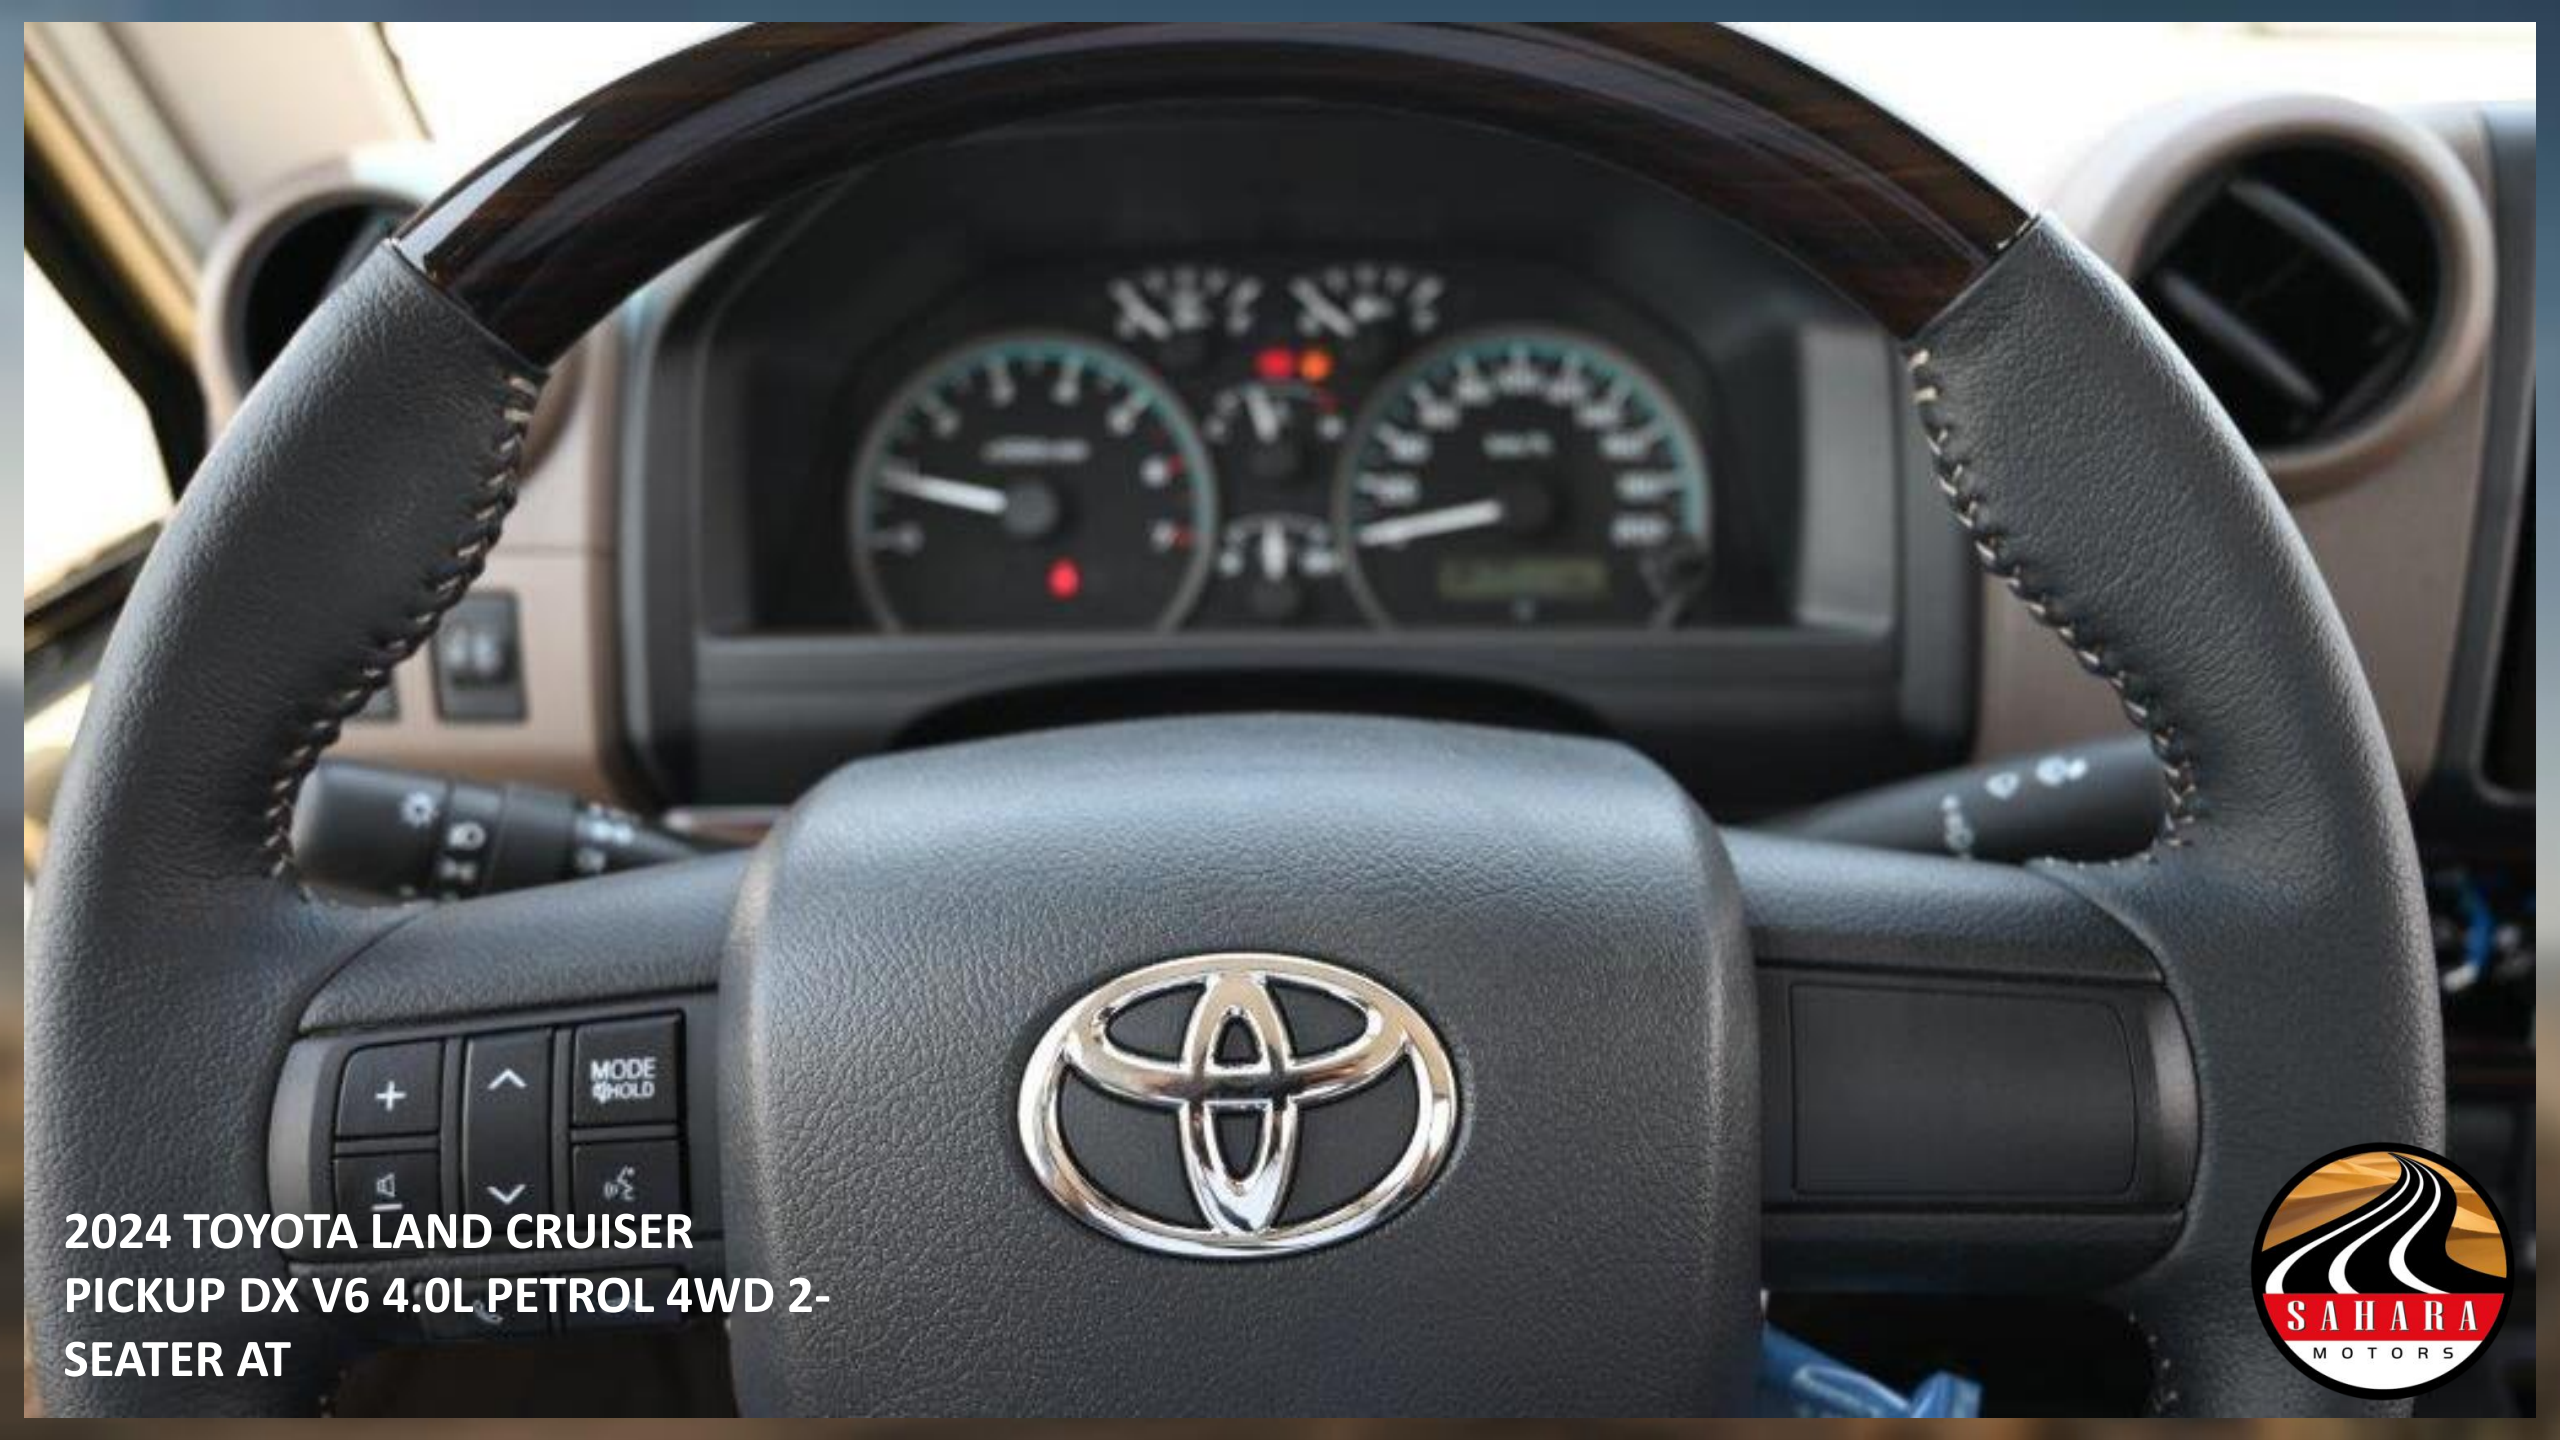

2024 TOYOTA LAND CRUISER
PICKUP DX V6 4.0L PETROL 4WD 2-
SEATER AT

2024 TOYOTA LAND CRUISER
PICKUP DX V6 4.0L PETROL 4WD 2-
SEATER AT

**2024 TOYOTA LAND CRUISER
PICKUP DX V6 4.0L PETROL 4WD 2-
SEATER AT**

**2024 TOYOTA LAND CRUISER
PICKUP DX V6 4.0L PETROL 4WD 2-
SEATER AT**

2024 TOYOTA LAND CRUISER
PICKUP DX V6 4.0L PETROL 4WD 2-
SEATER AT

2024 TOYOTA LAND CRUISER
PICKUP DX V6 4.0L PETROL 4WD 2-
SEATER AT

**2024 TOYOTA LAND CRUISER
PICKUP DX V6 4.0L PETROL 4WD 2-
SEATER AT**

**2024 TOYOTA LAND CRUISER 76
HARDTOP SDLX 2.8L DIESEL 4WD
5-SEATER AUTOMATIC – EURO 5**

**2024 TOYOTA LAND CRUISER
PICKUP DX V6 4.0L PETROL 4WD 2-
SEATER AT**

2024 MODEL TOYOTA LAND CRUISER SINGLE CAB PICKUP DX V6 4.0L

PETROL 4WD 2-SEATER AUTOMATIC

4.0 LTR, V6 CYL, PETROL EFI,VVTI ENGINE : EURO4

228 HP / 36.7 KG-M (SAE-NET)

TRANSMISSION: 5-SPEED M/T

SUSPENSION: COIL / LEAF HEAVY DUTY TYPE