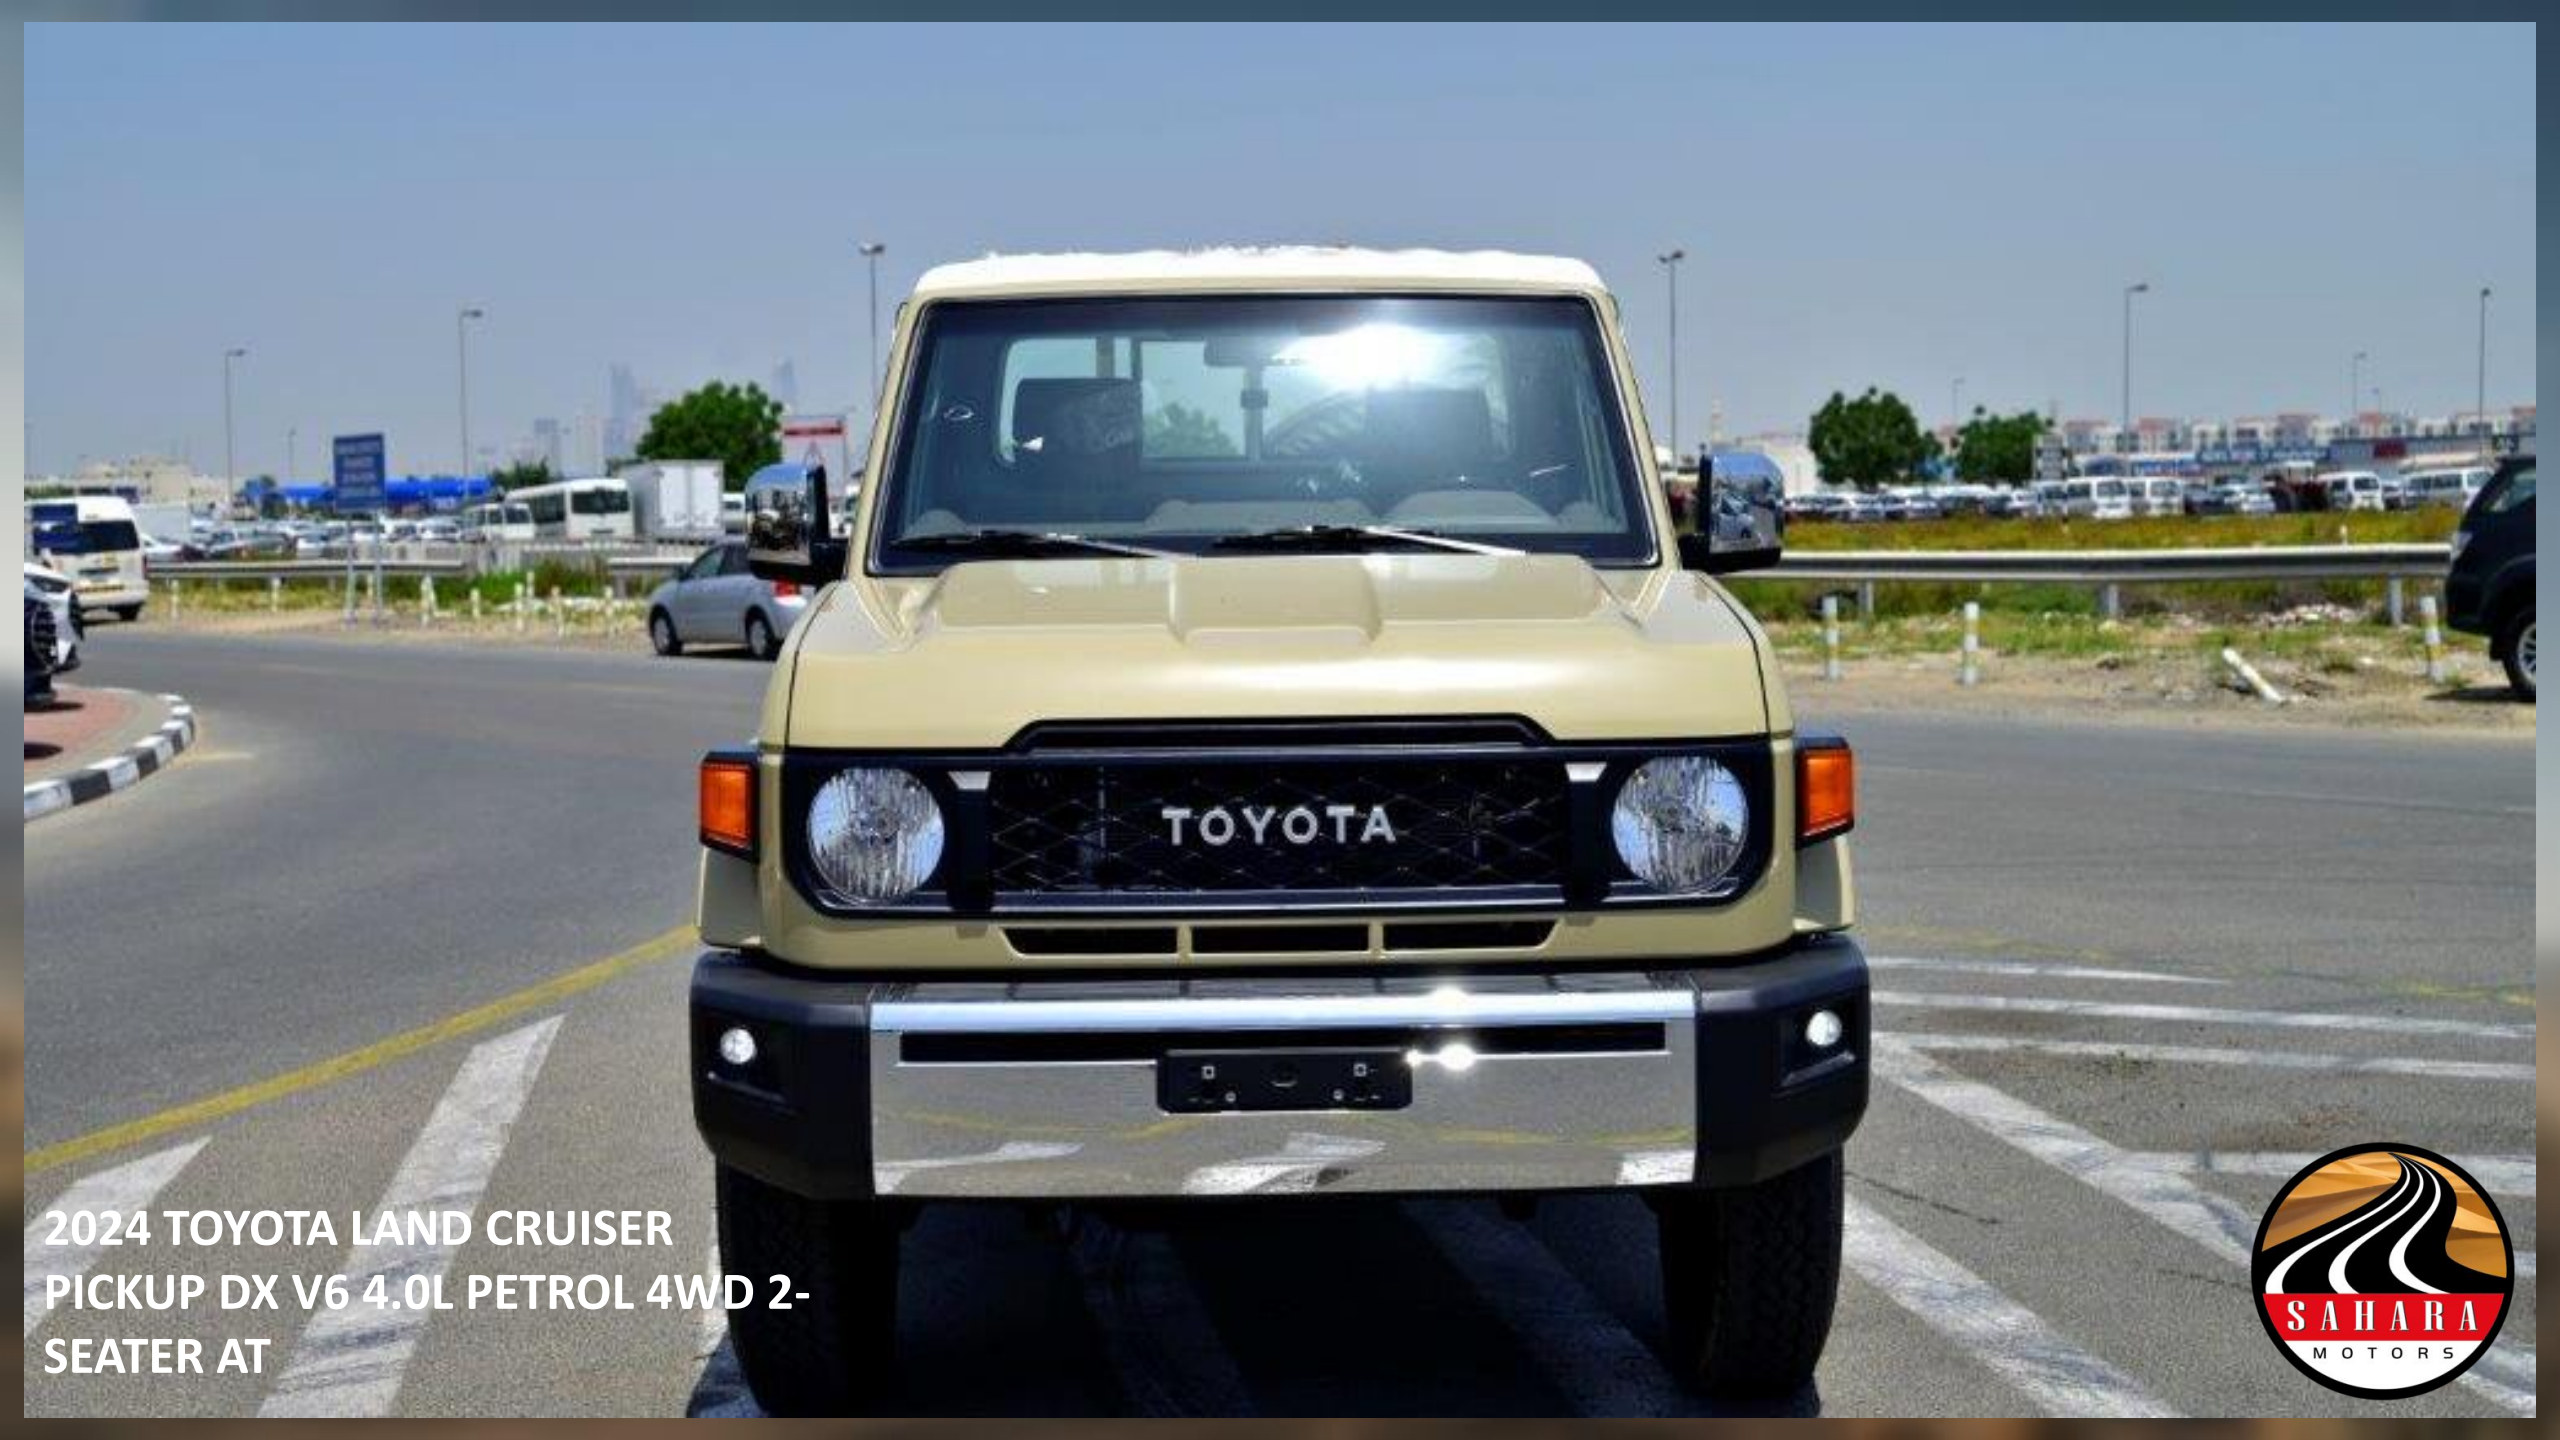

TOYOTA

LAND CRUISER 79

SAHARA MOTORS UAE

**2024 TOYOTA LAND CRUISER
PICKUP DX V6 4.0L PETROL 4WD 2-
SEATER AT**

**2024 TOYOTA LAND CRUISER
PICKUP DX V6 4.0L PETROL 4WD 2-
SEATER AT**

**2024 TOYOTA LAND CRUISER
PICKUP DX V6 4.0L PETROL 4WD 2
SEATER AT**

2024 TOYOTA LAND CRUISER
PICKUP DX V6 4.0L PETROL 4WD 2-
SEATER AT

2024 TOYOTA LAND CRUISER
PICKUP DX V6 4.0L PETROL 4WD 2-
SEATER AT

**2024 TOYOTA LAND CRUISER
PICKUP DX V6 4.0L PETROL 4WD 2-
SEATER AT**

**2024 TOYOTA LAND CRUISER
PICKUP DX V6 4.0L PETROL 4WD 2-
SEATER AT**

2024 TOYOTA LAND CRUISER
PICKUP DX V6 4.0L PETROL 4WD 2-
SEATER AT

2024 TOYOTA LAND CRUISER
PICKUP DX V6 4.0L PETROL 4WD 2-
SEATER AT

2024 MODEL TOYOTA LAND CRUISER SINGLE CAB PICKUP DX V6 4.0L

PETROL 4WD 2-SEATER AUTOMATIC

4.0 LTR, V6 CYL, PETROL EFI,VVTI ENGINE : EURO4

228 HP / 36.7 KG-M (SAE-NET)

TRANSMISSION: 5-SPEED M/T

SUSPENSION: COIL / LEAF HEAVY DUTY TYPE