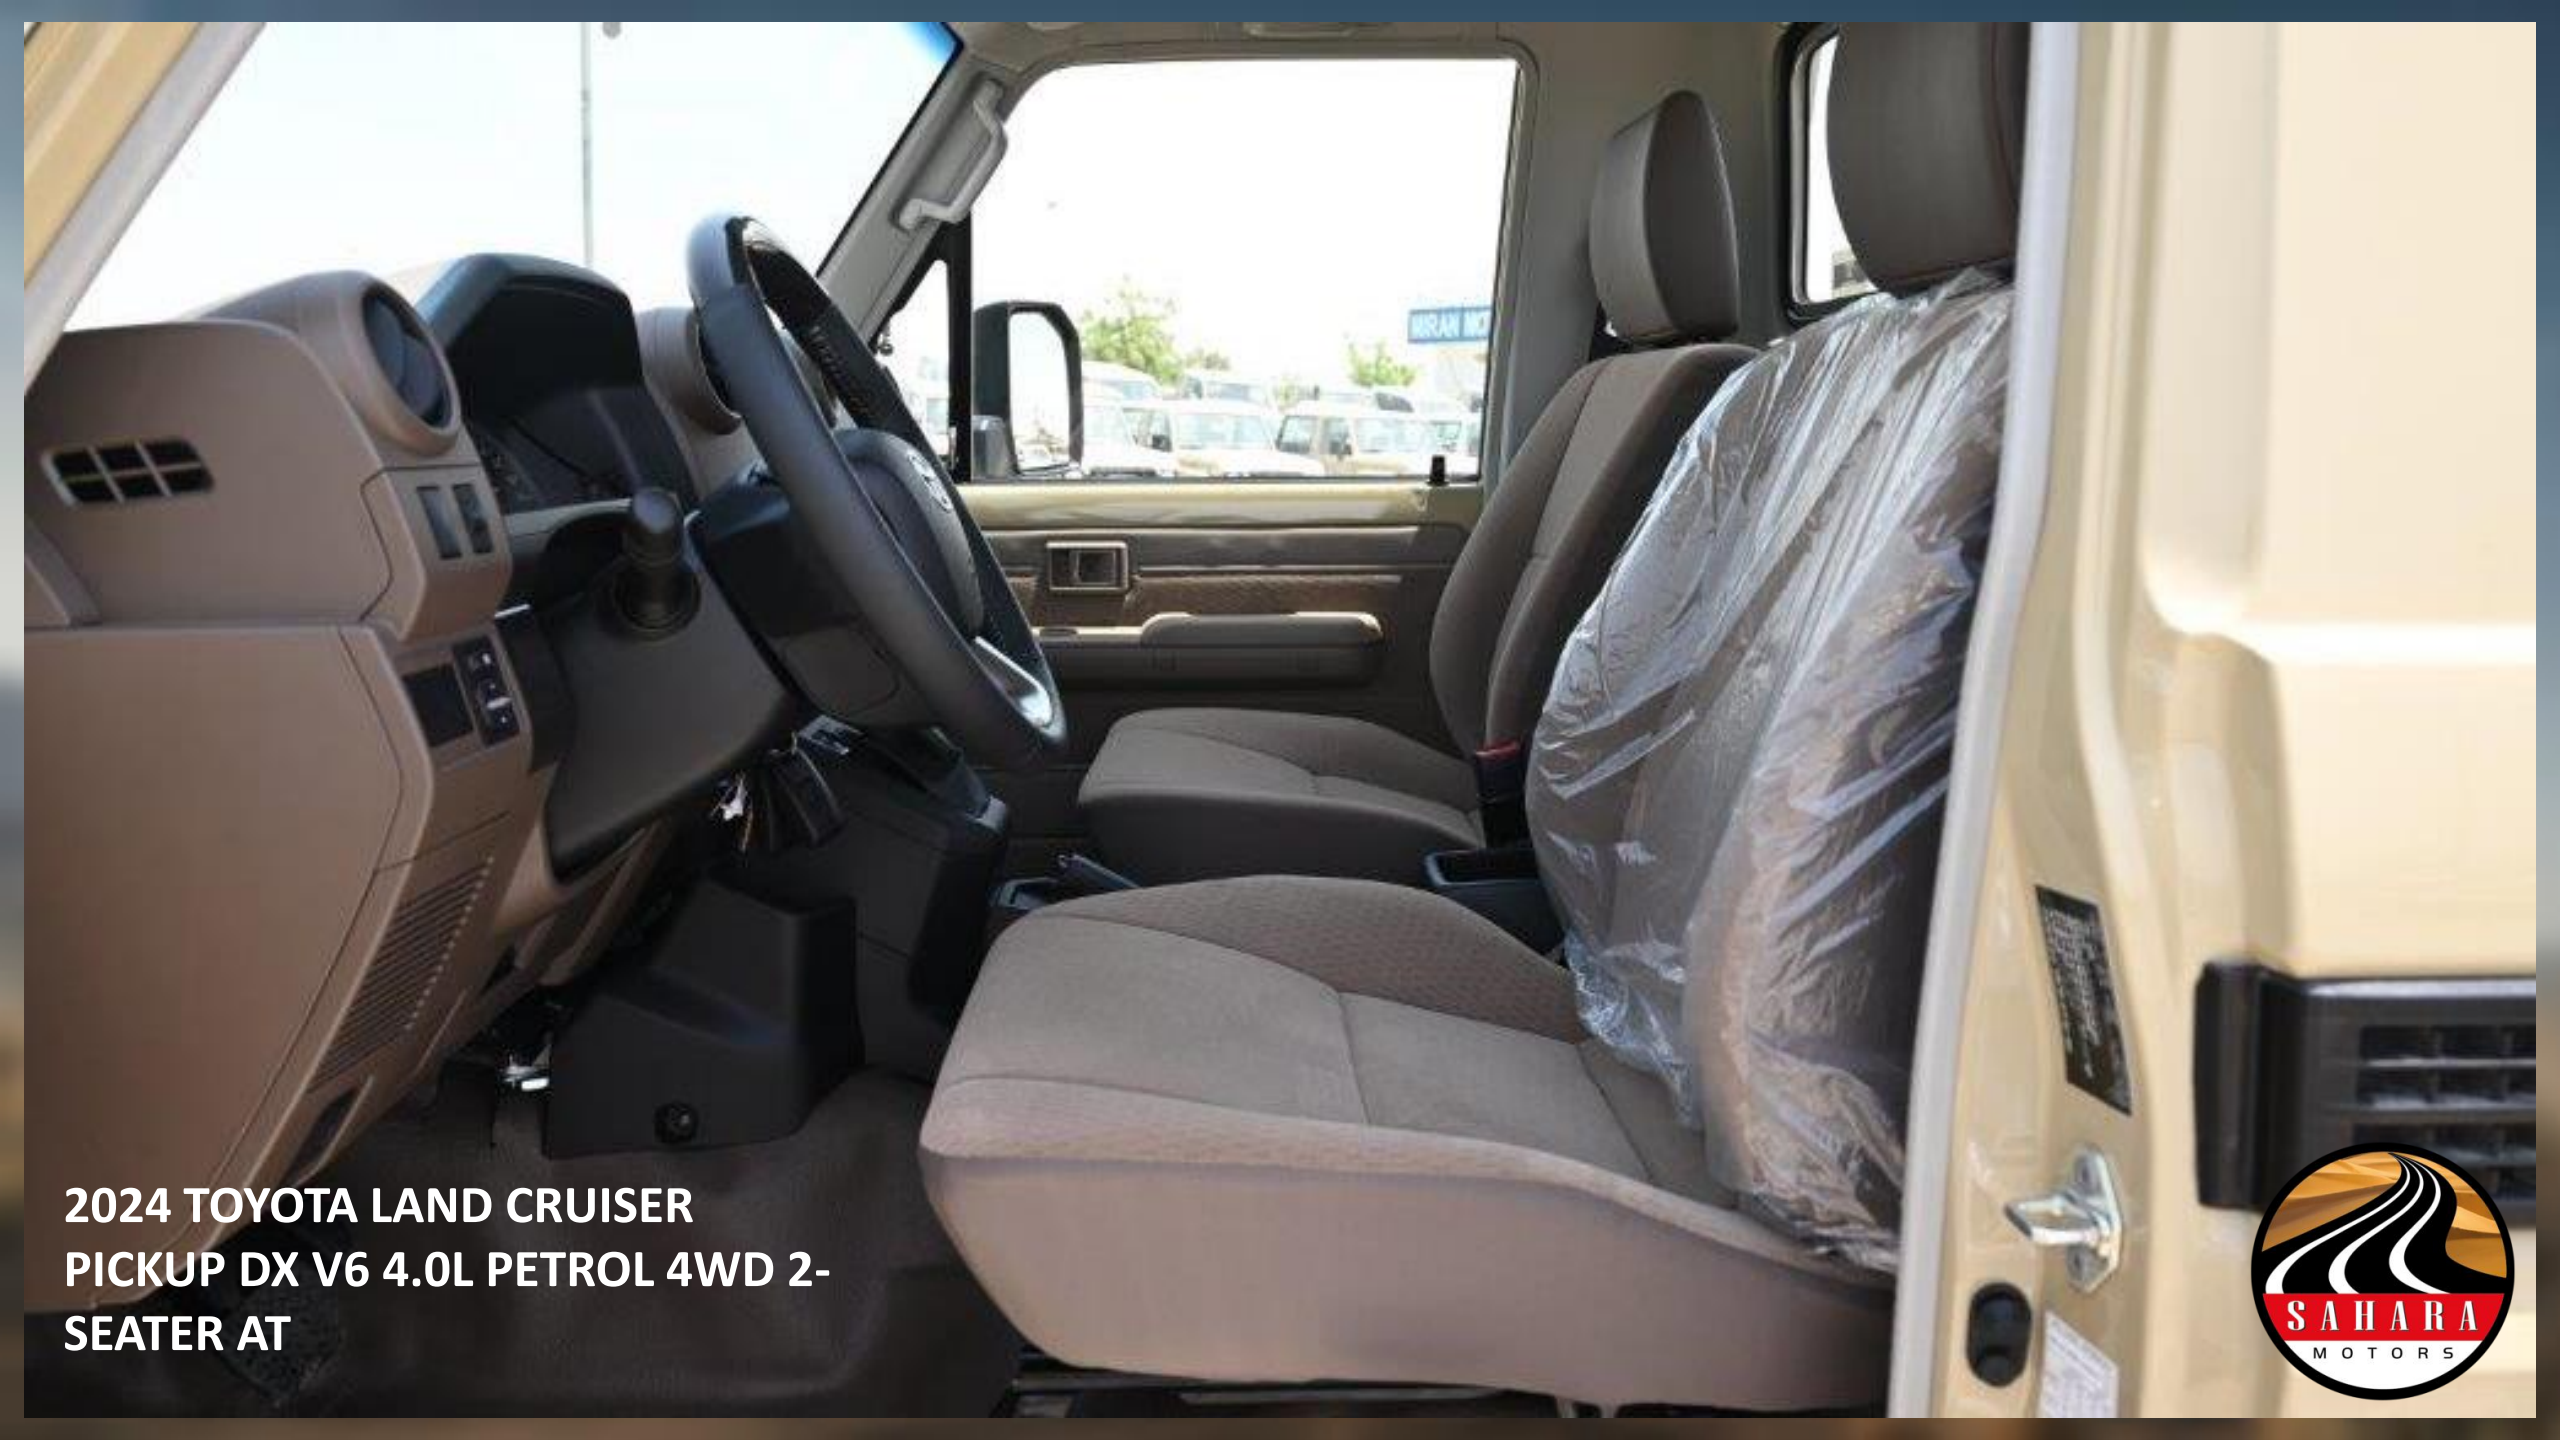

2024 TOYOTA LAND CRUISER
PICKUP DX V6 4.0L PETROL 4WD 2-
SEATER AT

2024 TOYOTA LAND CRUISER
PICKUP DX V6 4.0L PETROL 4WD 2-
SEATER AT

**2024 TOYOTA LAND CRUISER
PICKUP DX V6 4.0L PETROL 4WD 2-
SEATER AT**

**2024 TOYOTA LAND CRUISER
PICKUP DX V6 4.0L PETROL 4WD 2-
SEATER AT**

2024 TOYOTA LAND CRUISER
PICKUP DX V6 4.0L PETROL 4WD 2-
SEATER AT

2024 TOYOTA LAND CRUISER
PICKUP DX V6 4.0L PETROL 4WD 2-
SEATER AT

**2024 TOYOTA LAND CRUISER
PICKUP DX V6 4.0L PETROL 4WD 2-
SEATER AT**

**2024 TOYOTA LAND CRUISER 76
HARDTOP SDLX 2.8L DIESEL 4WD
5-SEATER AUTOMATIC – EURO 5**

**2024 TOYOTA LAND CRUISER
PICKUP DX V6 4.0L PETROL 4WD 2-
SEATER AT**

2024 MODEL TOYOTA LAND CRUISER SINGLE CAB PICKUP DX V6 4.0L

PETROL 4WD 2-SEATER AUTOMATIC

4.0 LTR, V6 CYL, PETROL EFI,VVTI ENGINE : EURO4

228 HP / 36.7 KG-M (SAE-NET)

TRANSMISSION: 5-SPEED M/T

SUSPENSION: COIL / LEAF HEAVY DUTY TYPE